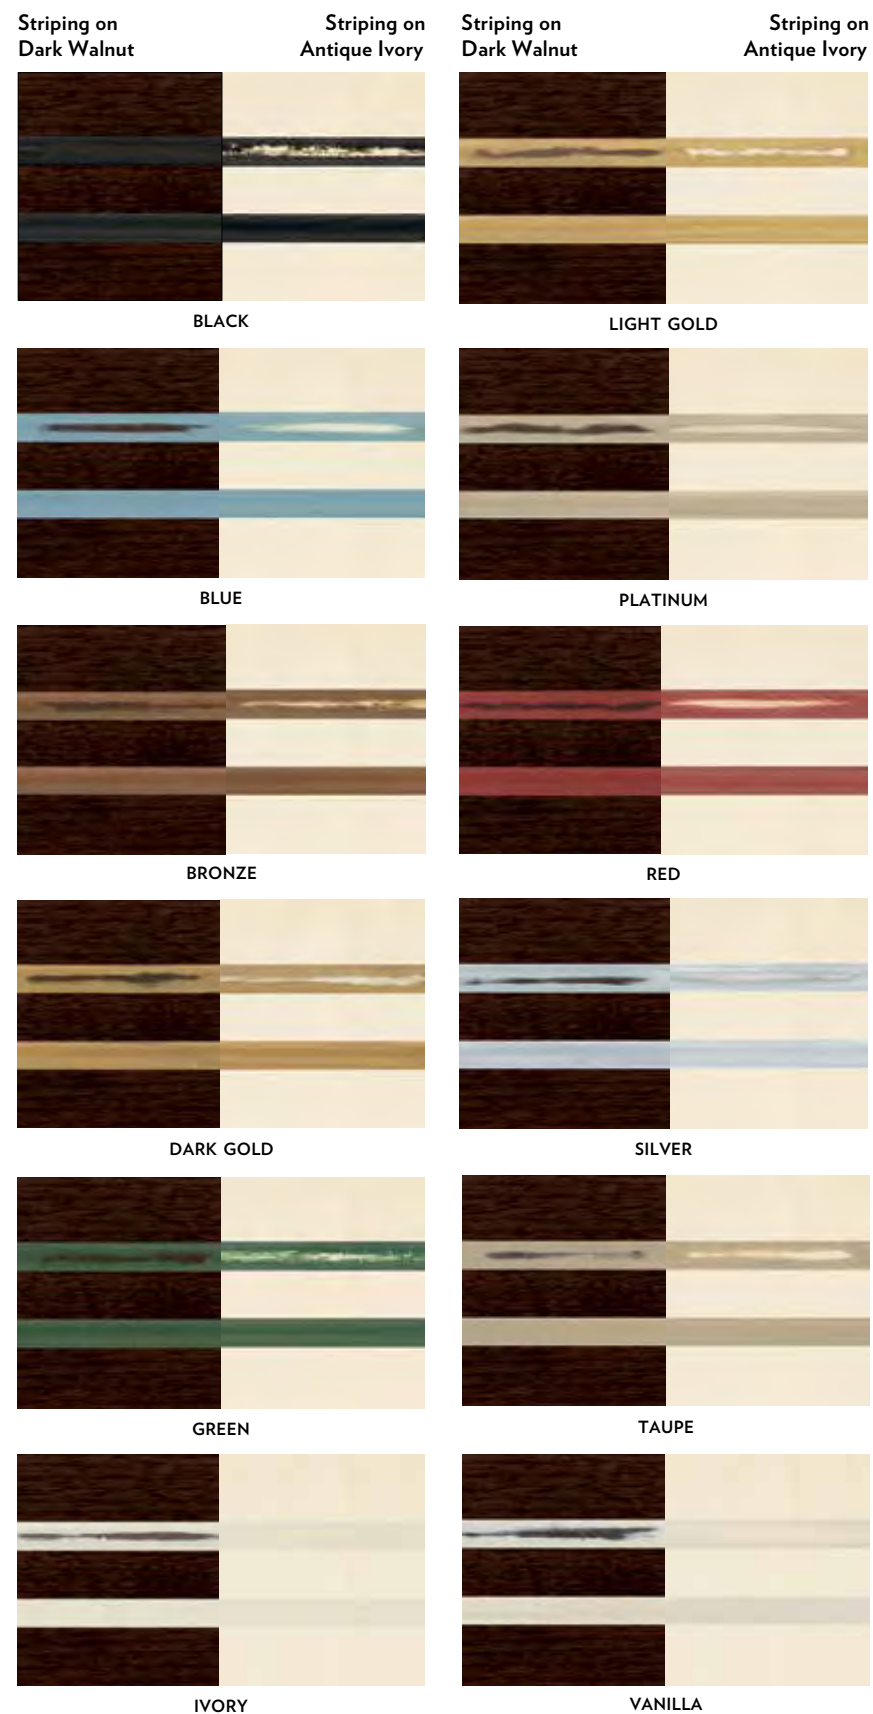

Striping

Solid Striping is a solid color stripe applied evenly. Antique Rub Striping is a solid color stripe with random areas that have been rubbed through revealing the underlying finish. Solid striping is standard, Antique Rub Striping must be specified on your order.