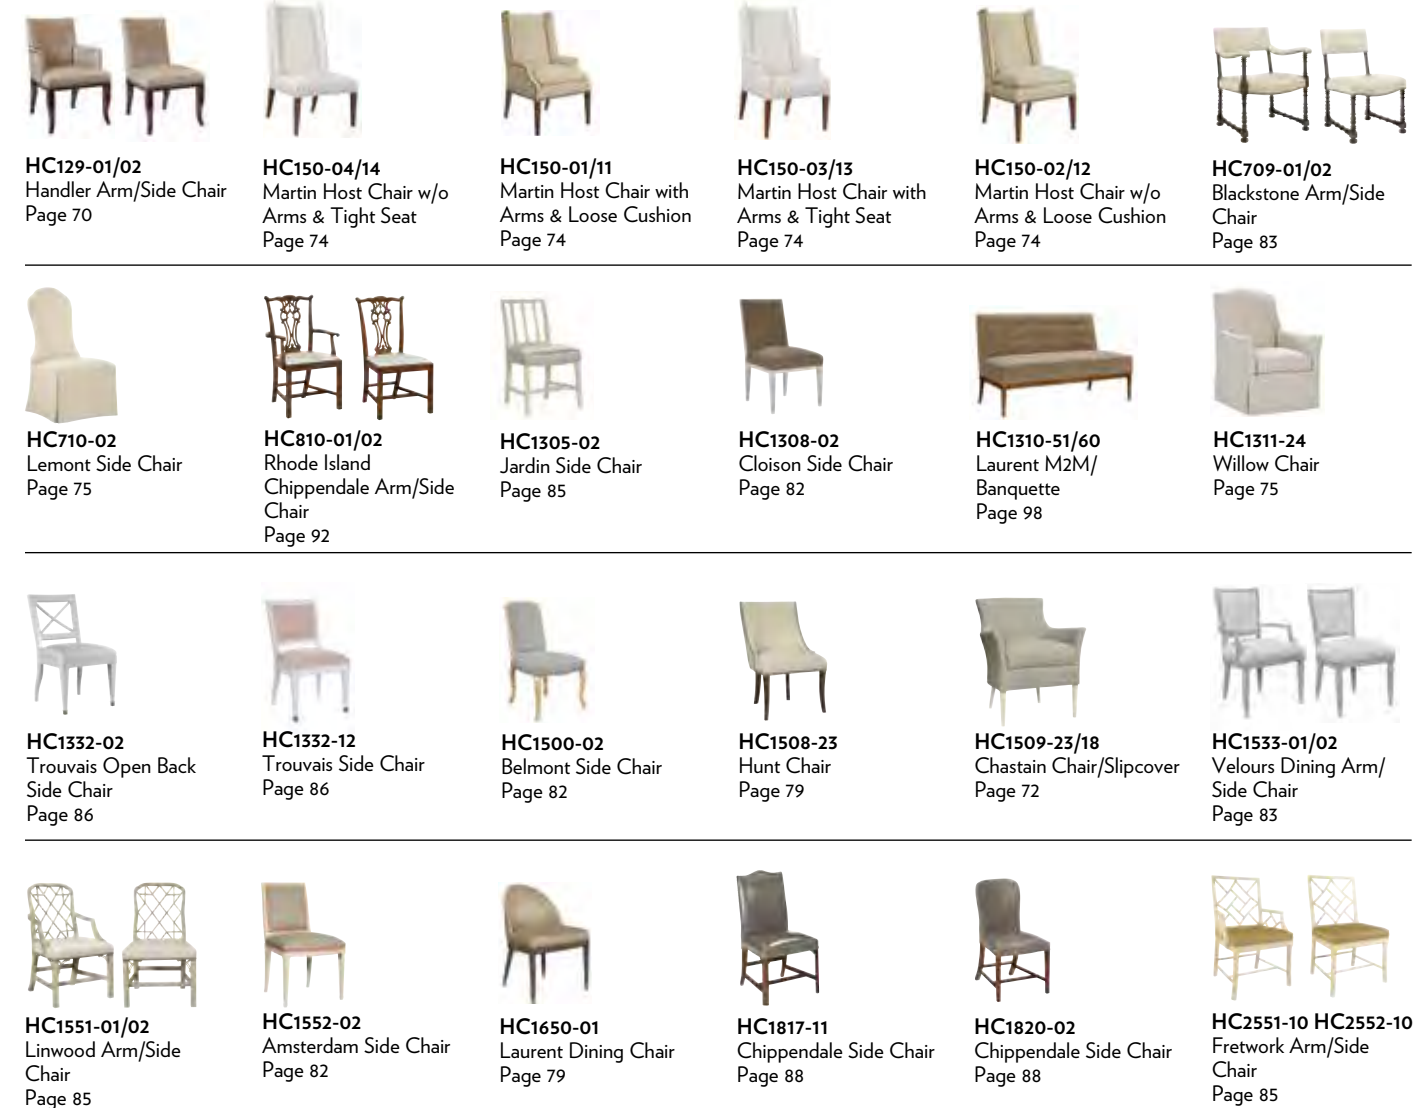

HC768-10 Hamlin Console with Antique Bronze Base
 W65½ D22½ H27¼
 Saddle is the standard finish as shown. Optional finishes available as 768-70.
 Antique Bronze hardware standard.
 Hartwood Collection

HC768-70 Hamlin Console with Antique Bronze Base - Special Construction
 W65½ D22½ H27¼
 Benjamin Moore Minty Green paint shown with Gold Leaf applied to hardware and base shown.
 Hartwood Collection

Dining & Center Tables

Dining & Center Tables

Dining Chairs & Banquettes

Dining Chairs & Banquettes

HC2605-19
Lindsay Chair with Casters
Page 75

HC2651-01/02
Stewart Arm/Side Chair
Page 89

HC3105-11 HC3106-11
Louis XVI Arm/Side Chair
Page 86