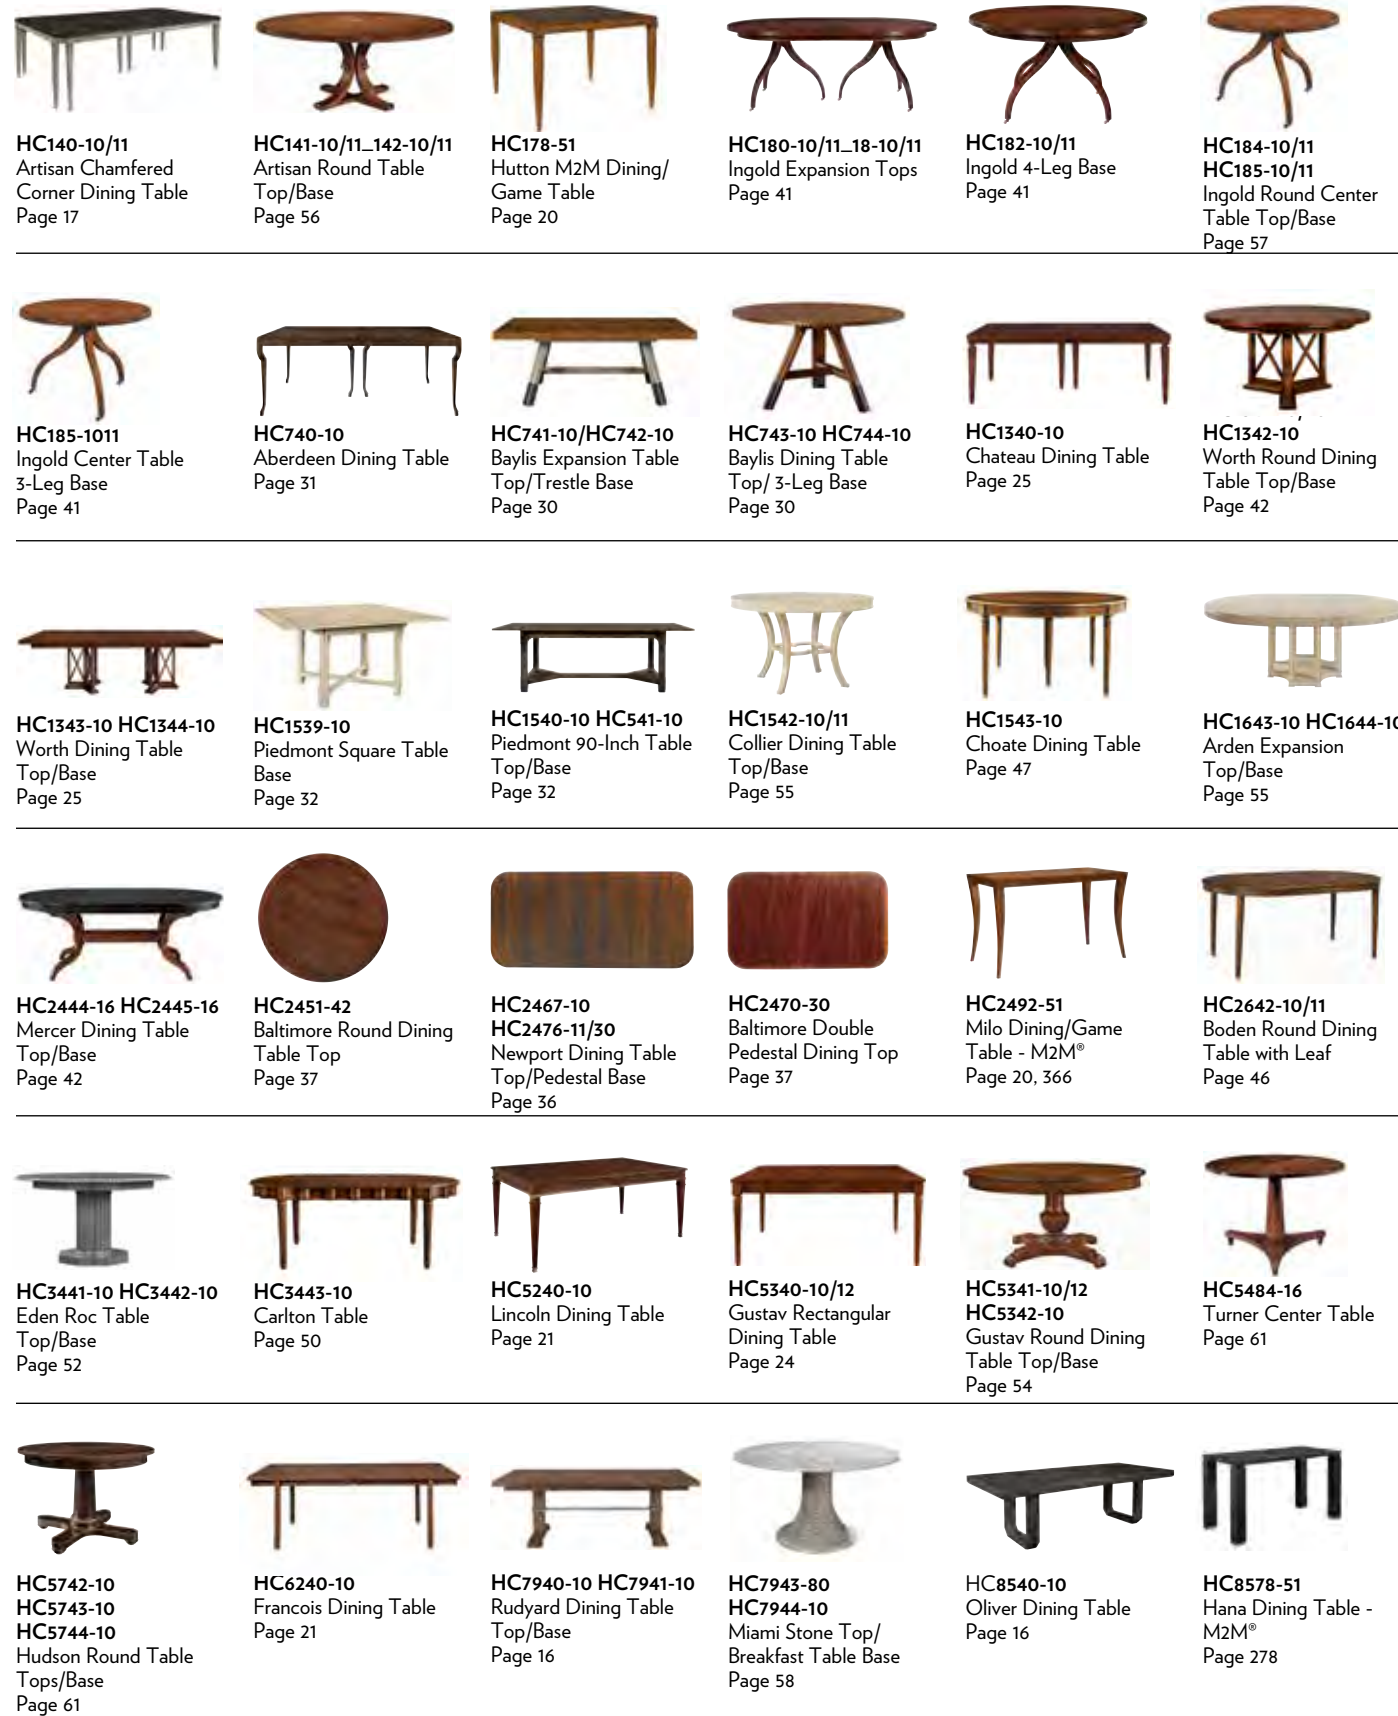

Dining & Center Tables